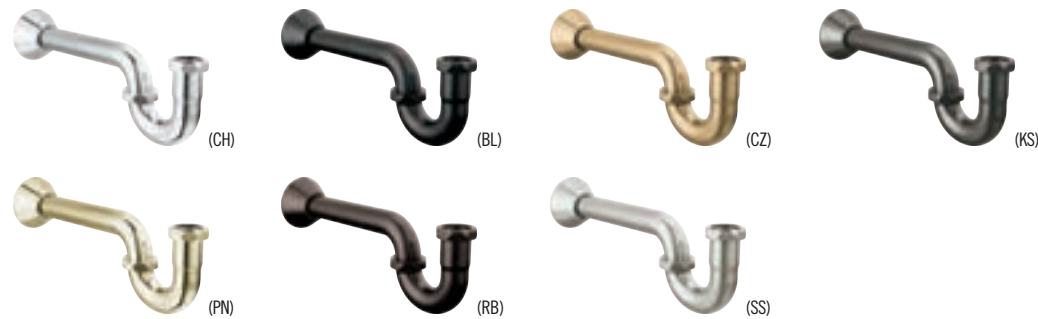

## ACCESSORIES

P-Trap  
DT031141  
Finishes: CH,BL,CZ,KS,PN,  
RB,SS

Decorative Towel Shelf  
43024  
Available lengths:  
18" 43018  
24" 43024  
Finishes: CH

Corner Shower Caddy  
47100  
Finishes: CH

Curved Shower Rod  
42205  
Available lengths:  
5' 42205  
6' 42206  
Finishes: CH,SS