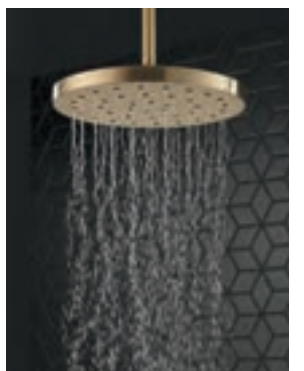

H₂OKINETIC ULTRASOAK™

Saturating water patterns create a peaceful experience by mimicking the sensation of a dense, natural rainfall. The perfect choice to prepare for, or melt away, any kind of day.