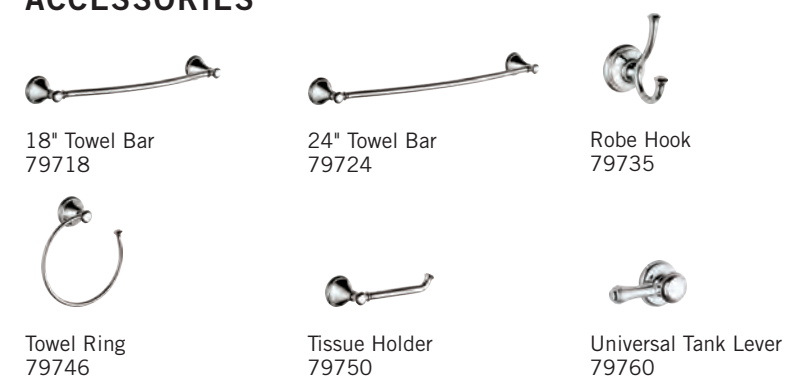

ACCESSORIES

(CH) CHROME
(CZ) CHAMPAGNE BRONZE®
(PN) POLISHED NICKEL
(RB) VENETIAN BRONZE®
(SS) BRILLIANCE® STAINLESS