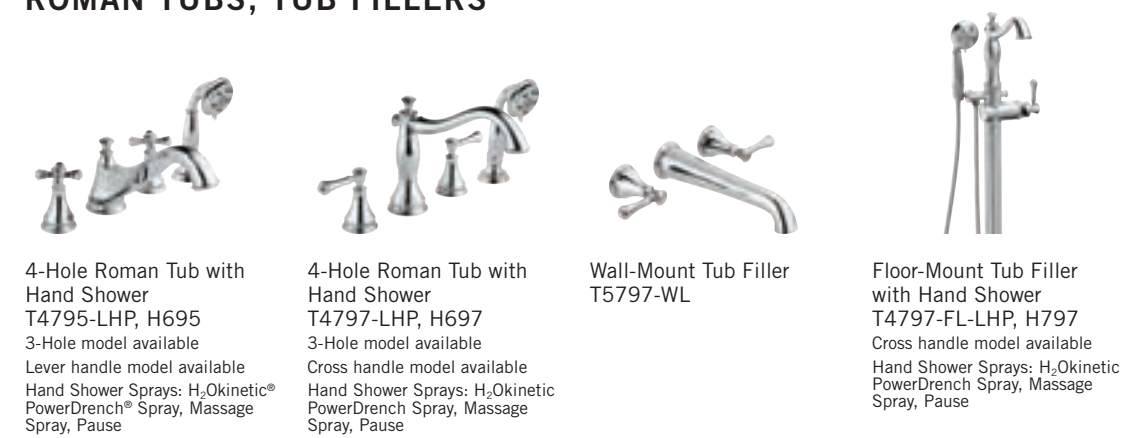

ROMAN TUBS, TUB FILLERS