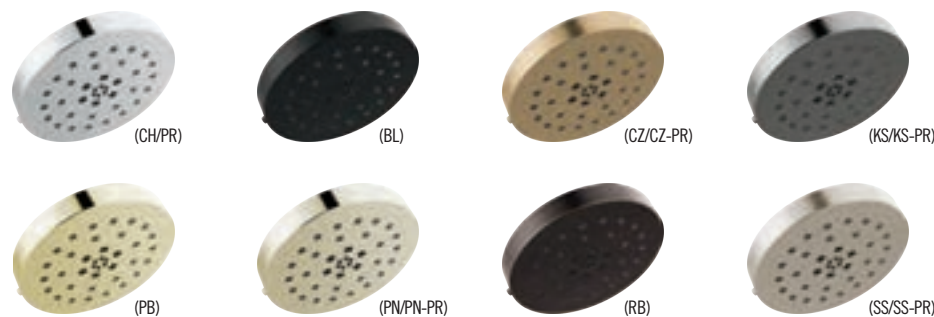

SHOWER HEADS

SHOWER HEADS

(CH/PR) CHROME/LUMICOAT™ CHROME
(BL) MATTE BLACK
(CZ/CZ-PR) CHAMPAGNE BRONZE®/LUMICOAT™ CHAMPAGNE BRONZE®
(KS/KS-PR) BLACK STAINLESS/LUMICOAT™ BLACK STAINLESS
(PB) BRILLIANCE® POLISHED BRASS
(PN/PN-PR) POLISHED NICKEL/LUMICOAT™ POLISHED NICKEL
(RB) VENETIAN BRONZE®
(SS/SS-PR) BRILLIANCE® STAINLESS/LUMICOAT™ STAINLESS