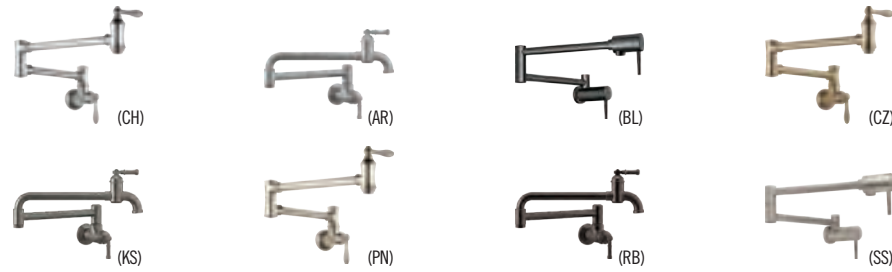

UTILITY FAUCETS