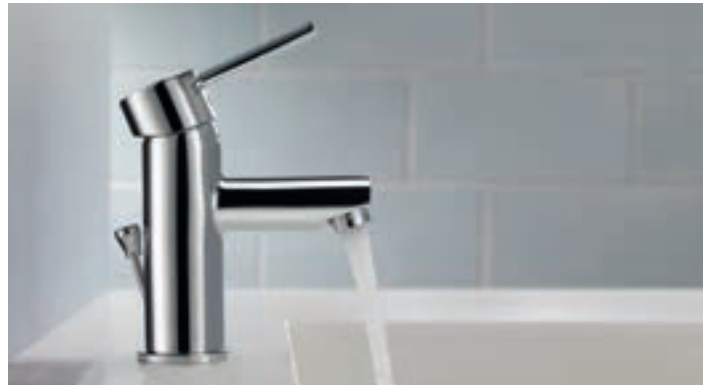

ACCESSORIES

 8" Curved Towel Bar IA035008	 18" Curved Towel Bar IA035018	 24" Curved Towel Bar IA035024	 24" Curved Towel Bar with Glass Shelf IA035032	 Curved Corner Towel Bar with Glass Shelf IA035070
 Curved Robe Hook IA035036	 Curved Towel Ring IA035046	 Curved Tissue Holder IA035051		
 18" Angular Towel Bar IA020818	 24" Angular Towel Bar IA020824	 18" Angular Double Towel Bar IA020826	 24" Angular Double Towel Bar IA020828	 Angular Robe Hook IA020836
 Angular Towel Ring IA020846	 Angular Tissue Holder IA020850	 Angular Tissue Holder IA020851		
 18" Cylindrical Towel Bar IA020118	 24" Cylindrical Towel Bar IA020124	 24" Cylindrical Double Towel Bar IA020128	 24" Cylindrical Towel Bar with Shelf IA020130	 Cylindrical Robe Hook IA020136
 Cylindrical Towel Ring IA020146	 Cylindrical Tissue Holder IA020150	 Cylindrical Tissue Holder IA020151		
 24" Ribbon Towel Bar IA020524	 Ribbon Robe Hook IA020536	 Ribbon Towel Ring IA020546	 Ribbon Tissue Holder IA020551	