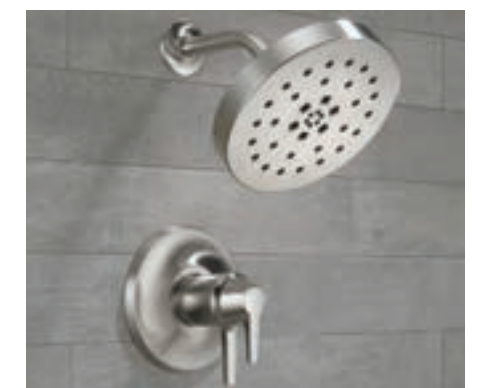

AVAILABLE COLLECTIONS