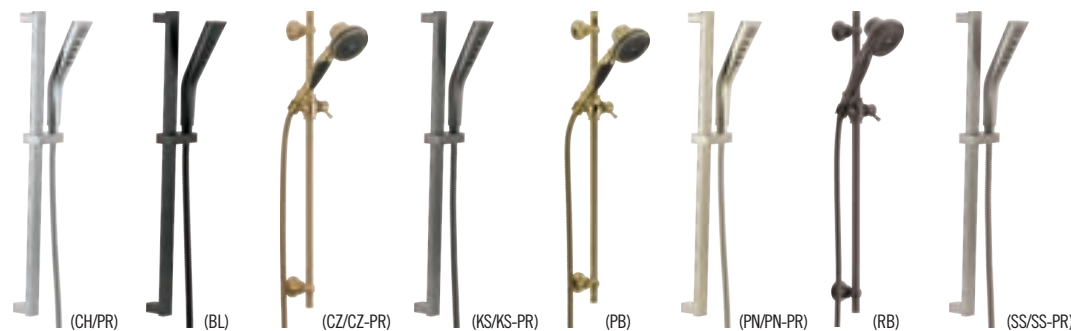

(CH/PR) CHROME/LUMICOAT™ CHROME
(BL) MATTE BLACK
(CZ/CZ-PR) CHAMPAGNE BRONZE®/
LUMICOAT™ CHAMPAGNE BRONZE®
(KS/KS-PR) BLACK STAINLESS/
LUMICOAT™ BLACK STAINLESS
(PB) BRILLIANCE® POLISHED BRASS
(PN/PN-PR) POLISHED NICKEL/
LUMICOAT™ POLISHED NICKEL
(RB) VENETIAN BRONZE®
(SS/SS-PR) BRILLIANCE® STAINLESS/
LUMICOAT™ STAINLESS