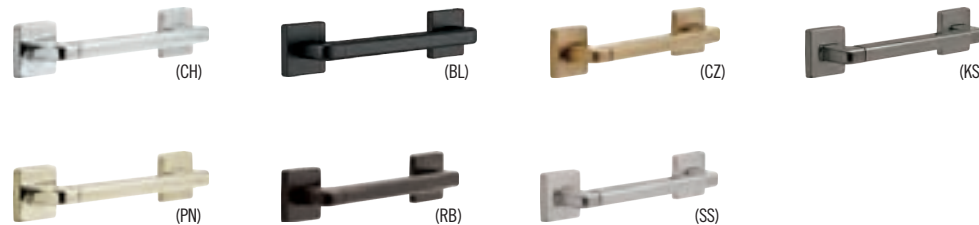

(CH) CHROME
(BL) MATTE BLACK
(CZ) CHAMPAGNE BRONZE®
(KS) BLACK STAINLESS
(PN) POLISHED NICKEL
(RB) VENETIAN BRONZE®
(SS) BRILLIANCE® STAINLESS